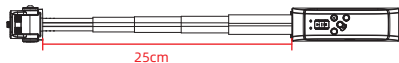

Selfie Stick ×1

Receiver×1

USB type-C
charging cable×1

Tripod×1

Manual×1

⚠ Removable Remote Control.

⚠ The adapter can be bent from 0° to 90° in single direction.

⚠ The max. extension length of Selfie Stick is 25cm.

⚠ Half press to focus, fully press to take photo.

	How to attach?	Photo	video	Half press to focus	Zooming	C1 Button
Sony with Bluetooth	<ol style="list-style-type: none"> 1. Make sure Remote-control is ON. 2. Choose Bluetooth setting on the camera->Turn on Bluetooth->pair camera with the Bluetooth Remote-control. 3. Long press C1 Button on the Remote-Control and the Record Button until the blue indicator light flashes and then let go, if the indicator light on the right side flashes stably which means pairing completed. 	√	√	√	√	Same with C1 Button of the camera
Bluetooth Receiver (for Sony only)	<ol style="list-style-type: none"> 1. Insert the Receiver to the Multi-interface of Sony camera. 2. Make sure Remote-control is ON. 3. Long press C1 Button on the Remote-Control and the Record Button until the blue indicator light flashes and then let go, if the indicator light on the right side flashes stably which means pairing completed. 	√	√	√	√	<ol style="list-style-type: none"> 1. Double press to enter Time-lapse function while single press to exit. 2. Long press C1 button three seconds to turn off the camera.
Canon	<ol style="list-style-type: none"> 1. Make sure Remote-control is ON. 2. Set the camera drive mode to "remote or selfies:10 sec./remote". 3. Choose Bluetooth setting on the camera->Turn on Bluetooth->pair camera with the Bluetooth Remote-control. 4. Long press C1 Button on the Remote-Control and the Record Button until the blue indicator light flashes and then let go, if the indicator light on the right side flashes stably which means pairing completed. 	√	√	√	√	None