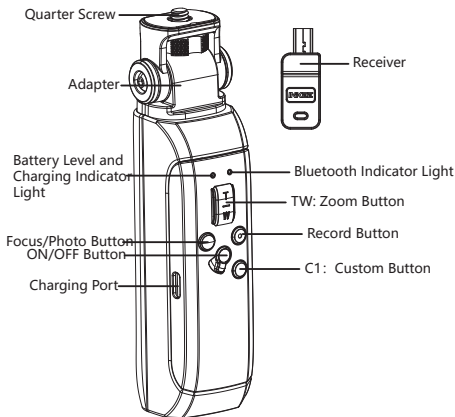

INiKEE

黑蜂**IRONBEE**

IRONBEE WIRELESS REMOTE SELFIE STICK

KEY DESCRIPTION

Packing List

The product package comes with the following items. In case that any item is found missed, please contact INKEE or your local sales agent.

Selfie Stick ×1

Receiver×1

USB type-C
charging cable×1

Tripod×1

Manual×1

⚠ Removable Remote Control.

⚠ The adapter can be bent from 0° to 90° in single direction.

⚠ The max. extension length of Selfie Stick is 25cm.