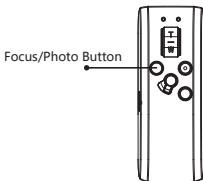

Selfie Stick ×1

Receiver×1

USB type-C
charging cable×1

Tripod×1

Manual×1

⚠ Removable Remote Control.

⚠ The adapter can be bent from 0° to 90° in single direction.

⚠ The max. extension length of Selfie Stick is 25cm.

⚠ Half press to focus, fully press to take photo.

	How to attach?	Photo	video	Half press to focus	Zooming	C1 Button
Sony with Bluetooth	<ol style="list-style-type: none"> 1. Make sure Remote-control is ON. 2. Choose Bluetooth setting on the camera->Turn on Bluetooth->pair camera with the Bluetooth Remote-control. 3. Long press C1 Button on the Remote-Control and the Record Button until the blue indicator light flashes and then let go, if the indicator light on the right side flashes stably which means pairing completed. 	√	√	√	√	Same with C1 Button of the camera
Bluetooth Receiver (for Sony only)	<ol style="list-style-type: none"> 1. Insert the Receiver to the Multi-interface of Sony camera. 2. Make sure Remote-control is ON. 3. Long press C1 Button on the Remote-Control and the Record Button until the blue indicator light flashes and then let go, if the indicator light on the right side flashes stably which means pairing completed. 	√	√	√	√	<ol style="list-style-type: none"> 1. Double press to enter Time-lapse function while single press to exit. 2. Long press C1 button three seconds to turn off the camera.
Canon	<ol style="list-style-type: none"> 1. Make sure Remote-control is ON. 2. Set the camera drive mode to "remote or selfies:10 sec./remote". 3. Choose Bluetooth setting on the camera->Turn on Bluetooth->pair camera with the Bluetooth Remote-control. 4. Long press C1 Button on the Remote-Control and the Record Button until the blue indicator light flashes and then let go, if the indicator light on the right side flashes stably which means pairing completed. 	√	√	√	√	None